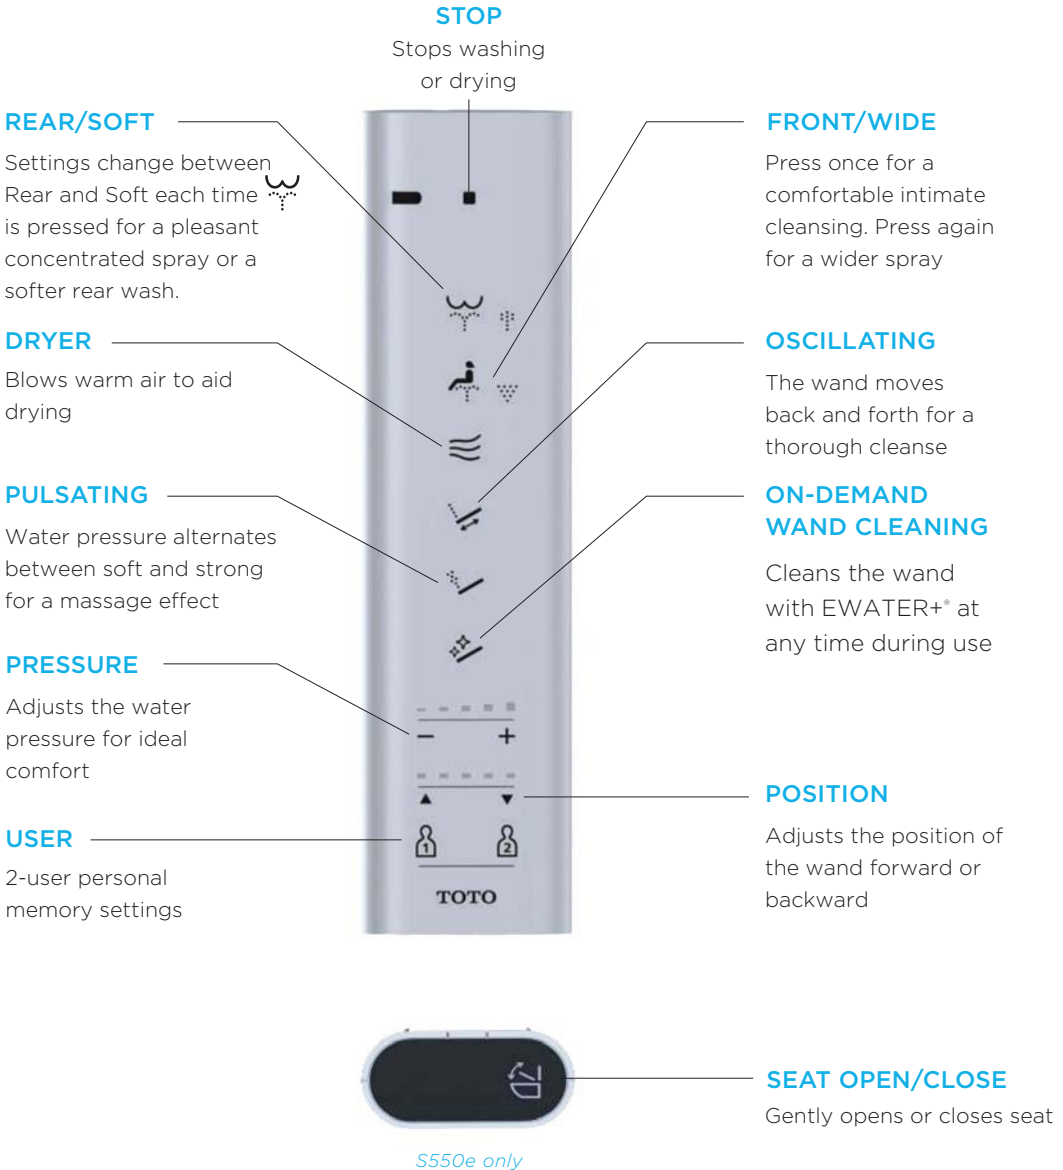

HOW THE REMOTE CONTROL WORKS

Easy and Convenient to Use.

WASHLET® S550e & S500e models

Interface of the remote control is subject to change.
Bracket available for wall-mounting.