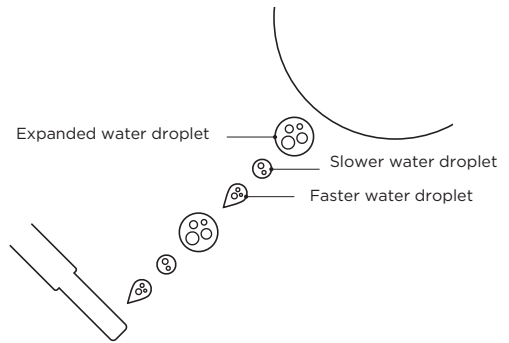

TORNADO FLUSH's dynamic waterjet discharges from near the front of the toilet bowl, travels in a narrow channel along a hairpin curve, and with sustained water pressure thoroughly cleanses the areas where waste accumulates most easily - and then washes the entire bowl clean. Exquisitely high-quality ceramic makes this innovative design possible.

The RIMLESS design not only leaves no place for waste and germs to hide. It also makes for a much easier to clean toilet.

REAR SPRAY

REAR SOFT SPRAY

FRONT SPRAY

WIDE FRONT SPRAY

CLEANSING FUNCTIONS

▶ SCAN CODE
PLAY VIDEO

CLEANSING FUNCTIONS

WITH THE TOUCH OF A BUTTON, A WAND EXTENDS FROM UNDER THE SEAT FOR SOOTHING WARM-WATER CLEANSING.

How WASHLET® works

AIR-IN WONDER-WAVE® technology is the precise, pleasant, air rich stream that keeps you clean. As water is fired at different speeds, small droplets collide with larger ones, combining and expanding as the droplets fill with more air. The injection of air enlarges water droplets around 30%.