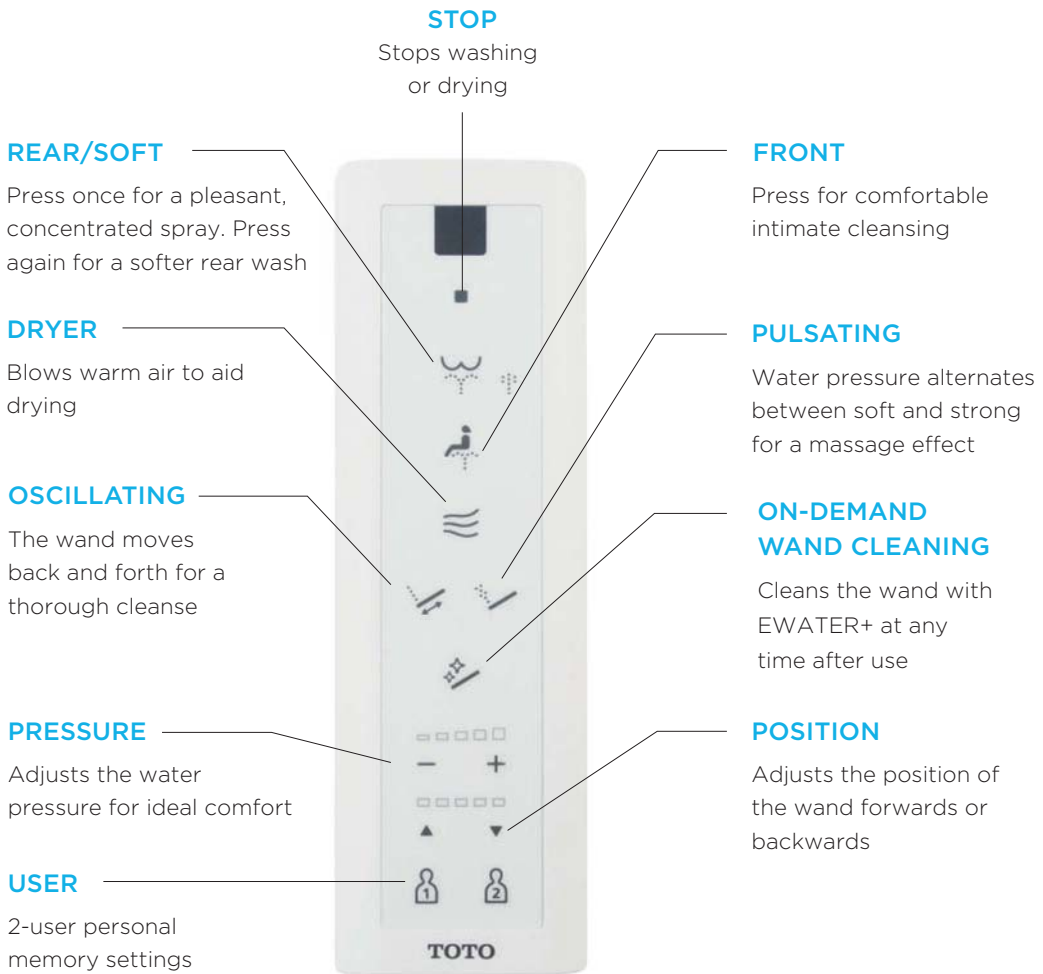

HOW THE REMOTE CONTROL WORKS

Easy and Convenient to Use.

WASHLET® C5 model

Back side of remote contains temperature controls