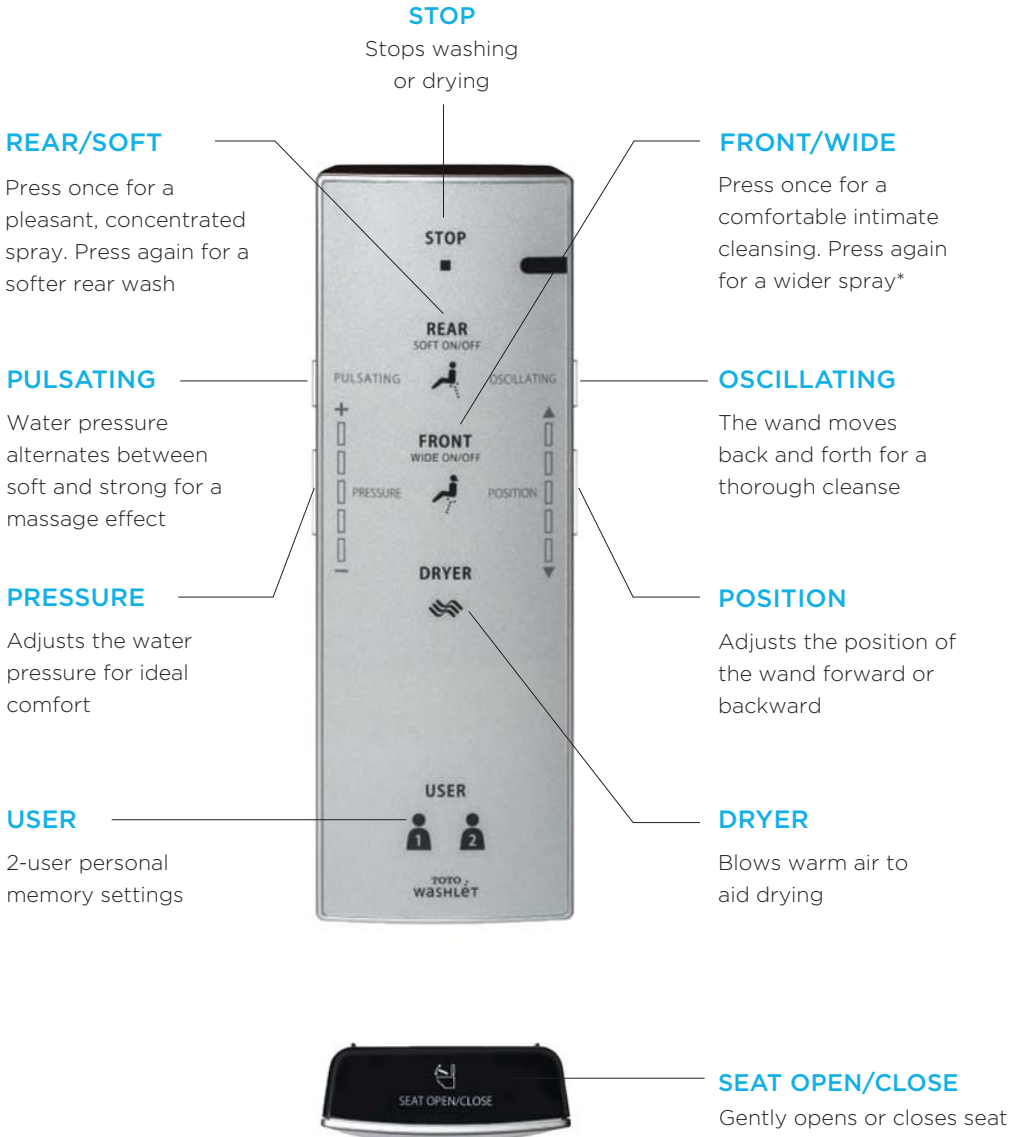

WIDE FRONT SPRAY

It has a larger radius to cover more area. Lower water pressure makes for a soft, comfortable spray.

HOW THE REMOTE CONTROL WORKS

Easy and Convenient to Use.

WASHLET® S550e & S500e models

Interface of the remote control is subject to change.
Bracket available for wall-mounting.

WASHLET® S350e, S300e & C200 models

S350e only

*FRONT WIDE ON/OFF function only available on S350e/S300e

HOW THE REMOTE CONTROL WORKS