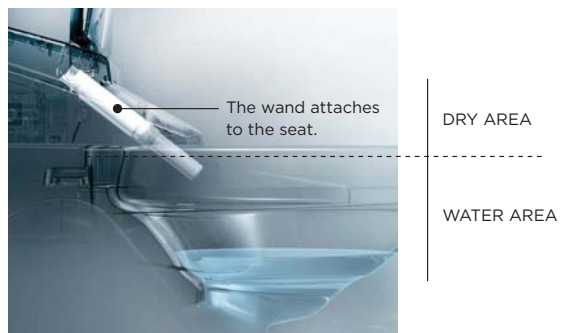

This thorough cleaning occurs inside the wand as well as all around the exterior. Even when the toilet is not being used, the wand periodically cleans itself to ensure constant hygienic conditions.

Without EWATER+

After use

Self-cleans inside with EWATER+

Always Keeping Conditions Clean

Made of high-quality, waste-resistant resin and automatically sprayed with EWATER+ after each use, the wand is extremely resistant to waste and stains. What's more, the wand attaches to the seat, not the bowl, so waste is less likely to even reach it. Though the wand is self-cleaning, you will appreciate how easily you can reach it and wipe it spotless.