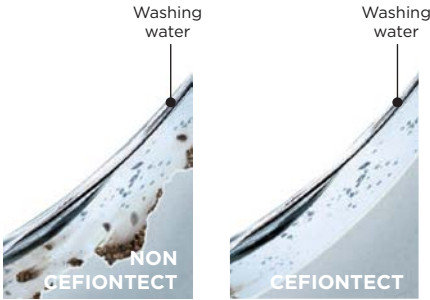

After use

Self-cleans inside with EWATER+

Always Keeping Conditions Clean

Made of high-quality, waste-resistant resin and automatically sprayed with EWATER+ after each use, the wand is extremely resistant to waste and stains. What's more, the wand attaches to the seat, not the bowl, so waste is less likely to even reach it. Though the wand is self-cleaning, you will appreciate how easily you can reach it and wipe it spotless.

CLEAN SYNERGY

CEFIONTECT®

Forces waste to slide down.
Ultra-smooth ceramic leaves
nowhere for waste to cling.

CLEAN SYNERGY

PREMIST®

Prevents waste from clinging.
A film of water keeps waste
from clinging.

CEFIONTECT® IS AN ULTRA-SMOOTH CERAMIC GLAZE THAT COATS THE TOILET BOWL.

Its microscopic surface ridges are far smaller than waste particles, leaving no place for waste to gain a foothold. Extremely durable, CEFIONTECT is designed for enduring beauty and cleanliness.

Eliminating the microscopic gaps where waste hides

Conventional ceramic may appear perfectly smooth to the eyes, but has gaps where waste, mold and bacteria hide. At just one millionth of a millimeter, CEFIONTECTS's surface ridges are much tinier than waste particles.