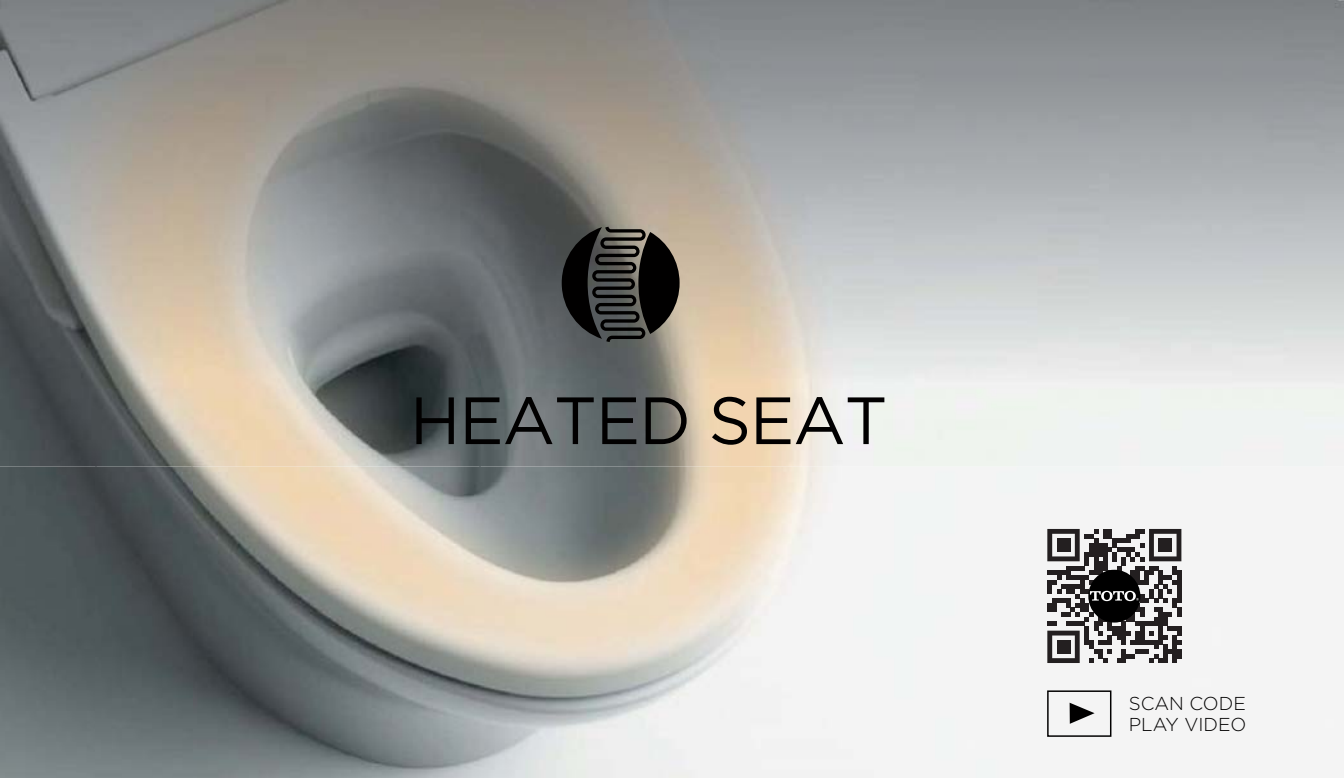

The wand washes itself inside and out with EWATER+
to maintain hygienic conditions.

EWATER+ FOR BOWL

SCAN CODE
PLAY VIDEO

Prevents the accumulation of waste on bowl.
EWATER+ reduces waste and dirt you can't see.