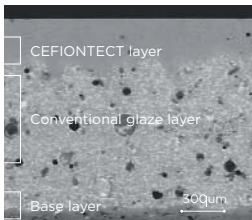

What makes CEFIONTECT so durable?

Glass layers are burned onto conventional glaze, making CEFIONTECT an extremely durable material.

CEFIONTECT toilet micrograph *1Qm=0.001mm