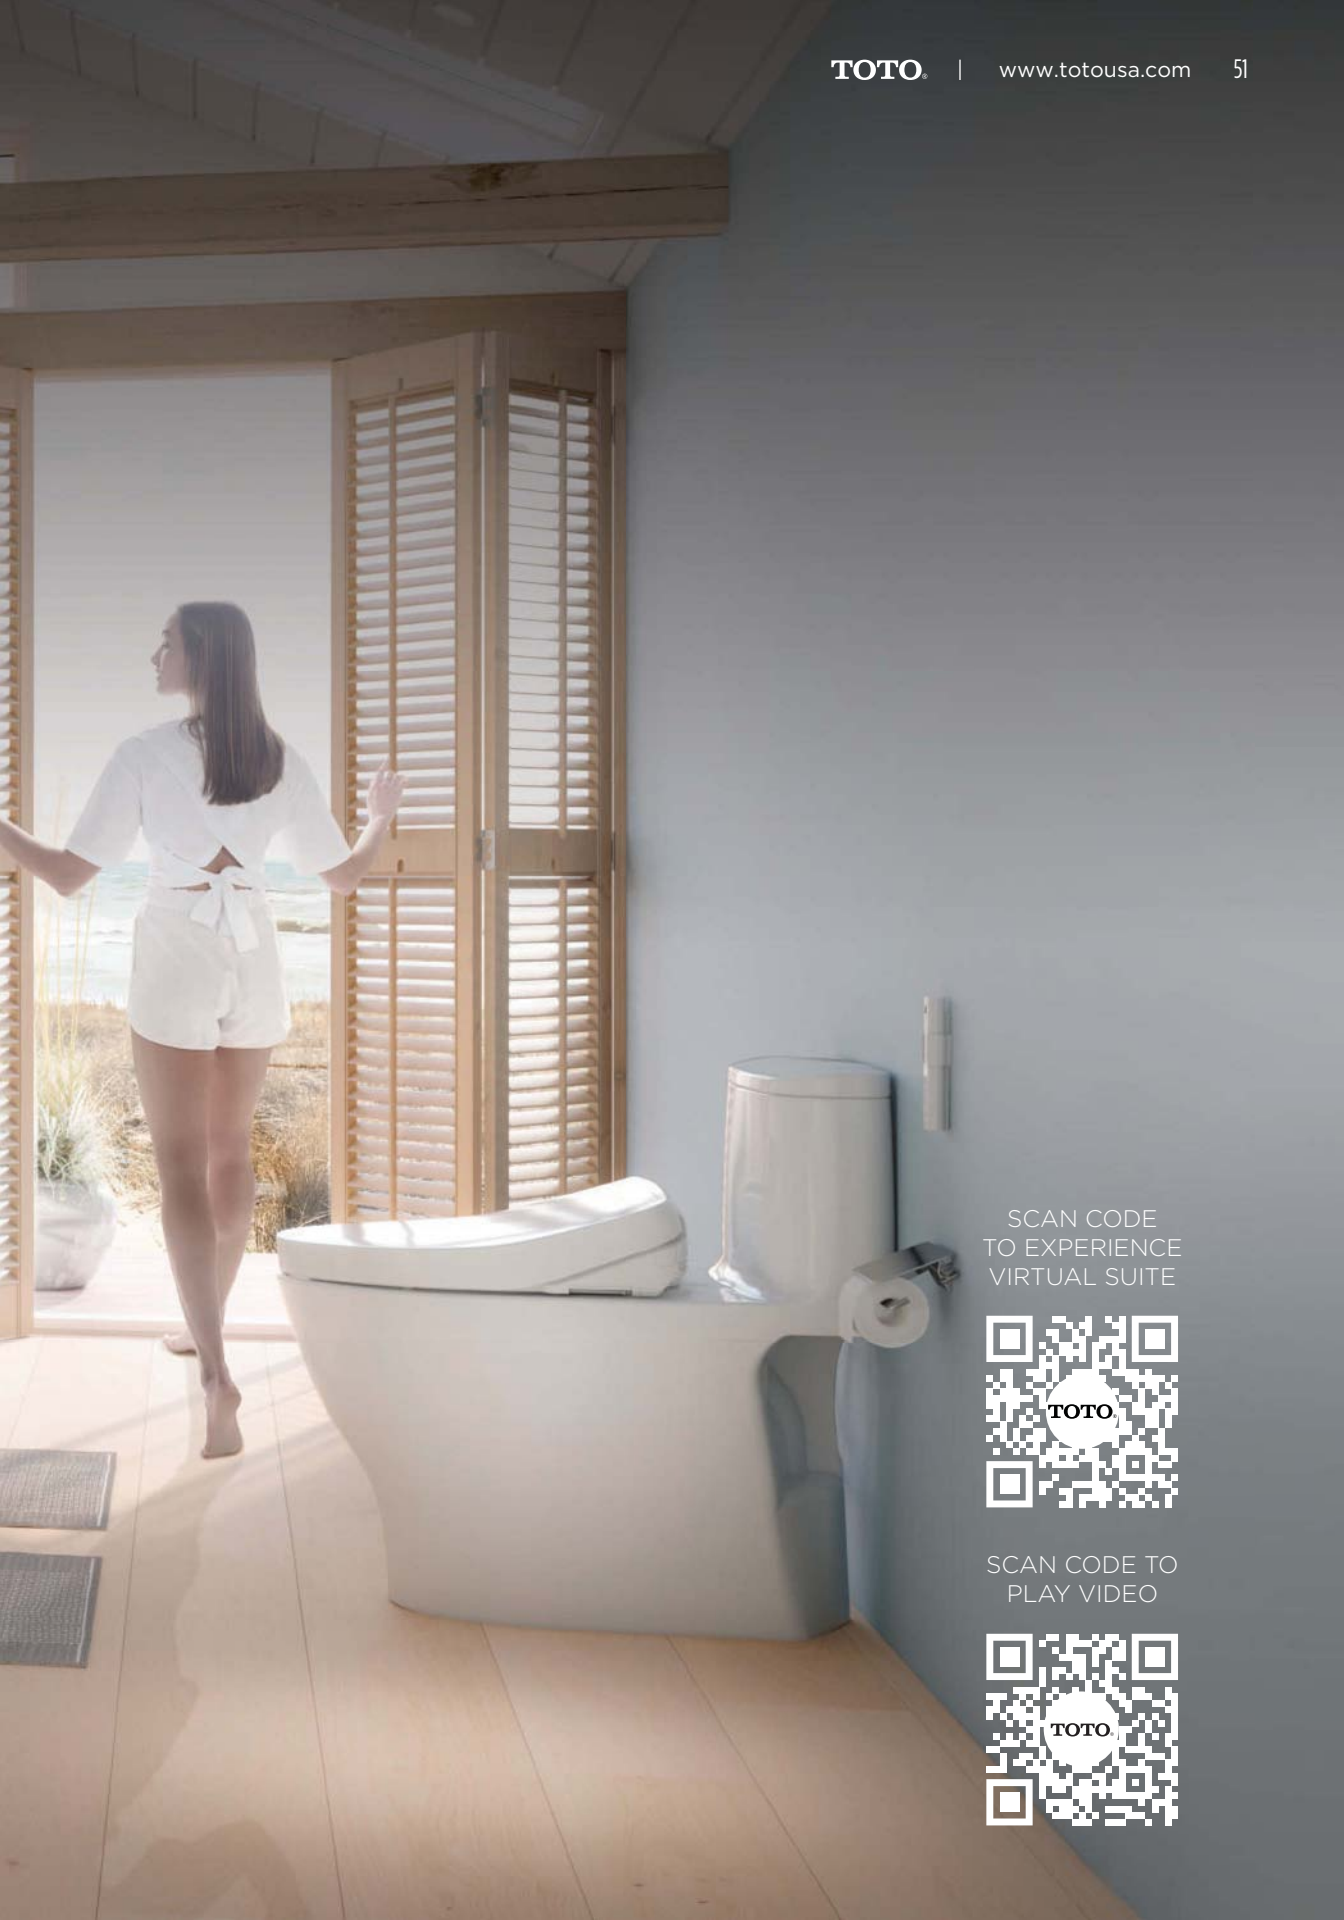

NEXUS[®]

WASHLET+ ONE-PIECE TOILET

SCAN CODE
TO EXPERIENCE
VIRTUAL SUITE

SCAN CODE TO
PLAY VIDEO

NEXUS® WASHLET®+ S550e ONE-PIECE TOILET;
MW6423056CUFGA

WASHLET®+ ONE-PIECE TOILETS

NEXUS® WASHLET+

*(A) indicates toilet is auto flush compatible.