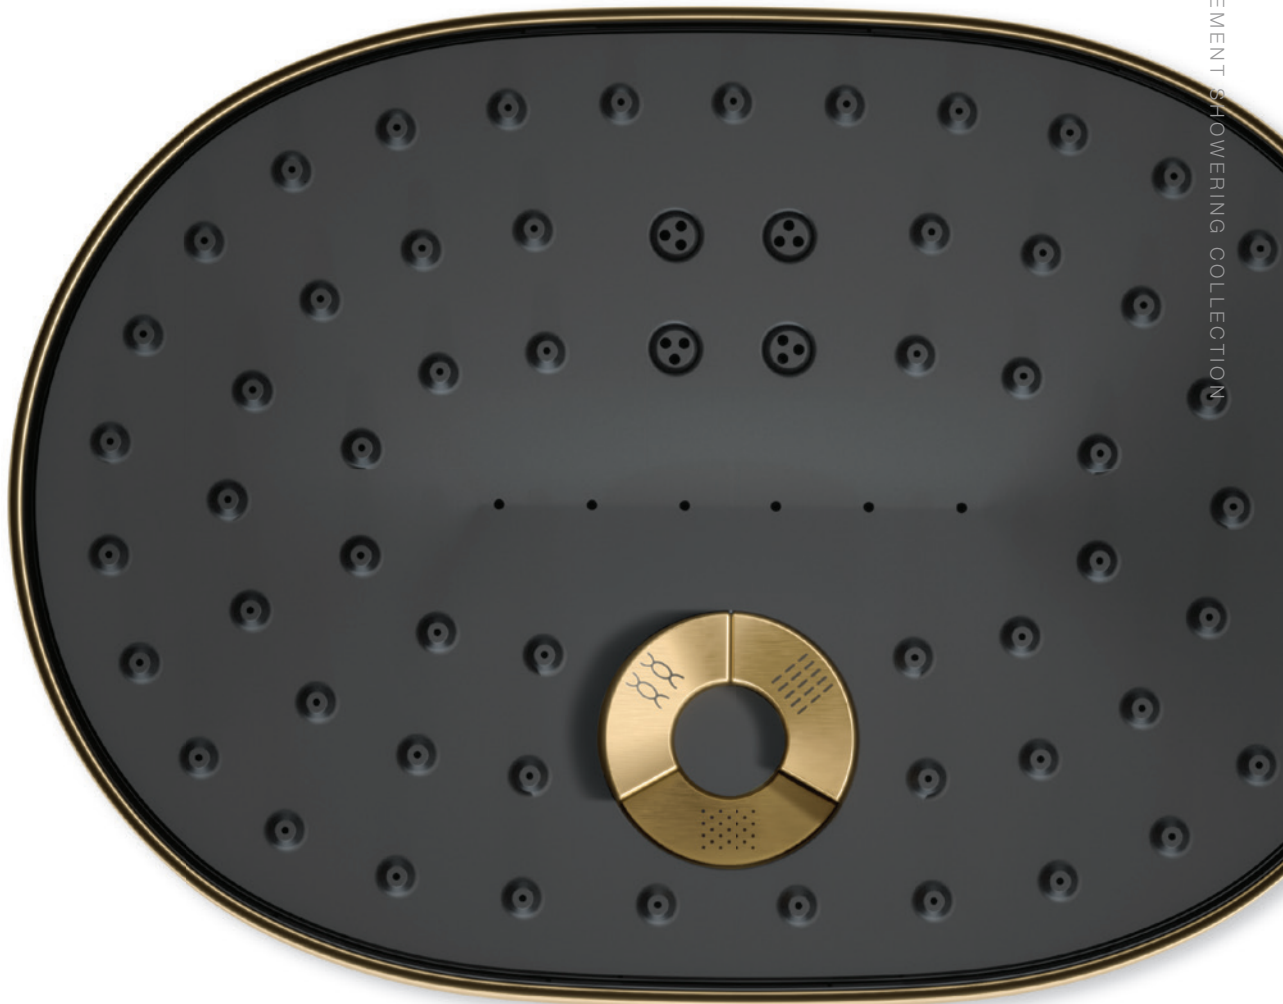

SPRAYS

FULL COVERAGE WITH
KATALYST TECHNOLOGY

DEEP
MASSAGE

INDULGENT SPRAYS, INSPIRED FORMS

STATEMENT

OPEN RAIN ICONIC RAINHEAD

In sleek, ultraminimal style, the Statement™ Open Rain rainhead transforms a smooth, laminar flow into enveloping rainfall. Its distinctive design gathers water in the top of the rainhead, allowing the gravity-fed stream to descend organically, and prevents drips or clogs. The luxurious droplets soothe and warm the body, creating an experience that feels as relaxing as it does natural.

STATEMENT MULTIFUNCTION SHOWERHEAD

With an intuitive three-spray button and full-range ball joint rotation, the Statement™ multifunction showerhead is simple to use and adjustable for all heights. The modern oblong shape targets the shoulders, for a warming, comforting effect.

SPRAYS

|||| FULL COVERAGE
|||| WITH KATALYST®
|||| TECHNOLOGY

XX DEEP
MASSAGE

•••• CLOUD

STATEMENT SHOWERING COLLECTION

STATEMENT

SINGLE-FUNCTION ICONIC HANDSHOWER

The Statement™ single-function iconic handshower brings three spray experiences to a distinct design—all in one experience and without changing settings. Interlaced water streams create a rinsing zone, merge into a warming zone at the spray's center, and finally separate for a full-coverage zone.

SPRAYS

FULL COVERAGE WITH KATALYST® TECHNOLOGY

DEEP MASSAGE

CLOUD

STATEMENT

MULTIFUNCTION WAND ICONIC HANDSHOWER

A curved, ergonomic design and a convenient spray button make the Statement™ wand iconic handshower an elegant and accessible addition to any shower space. With two spray options and an added power boost, it can be used for massage or as a soothing mist—and makes it easy to quickly clean the shower space after use.