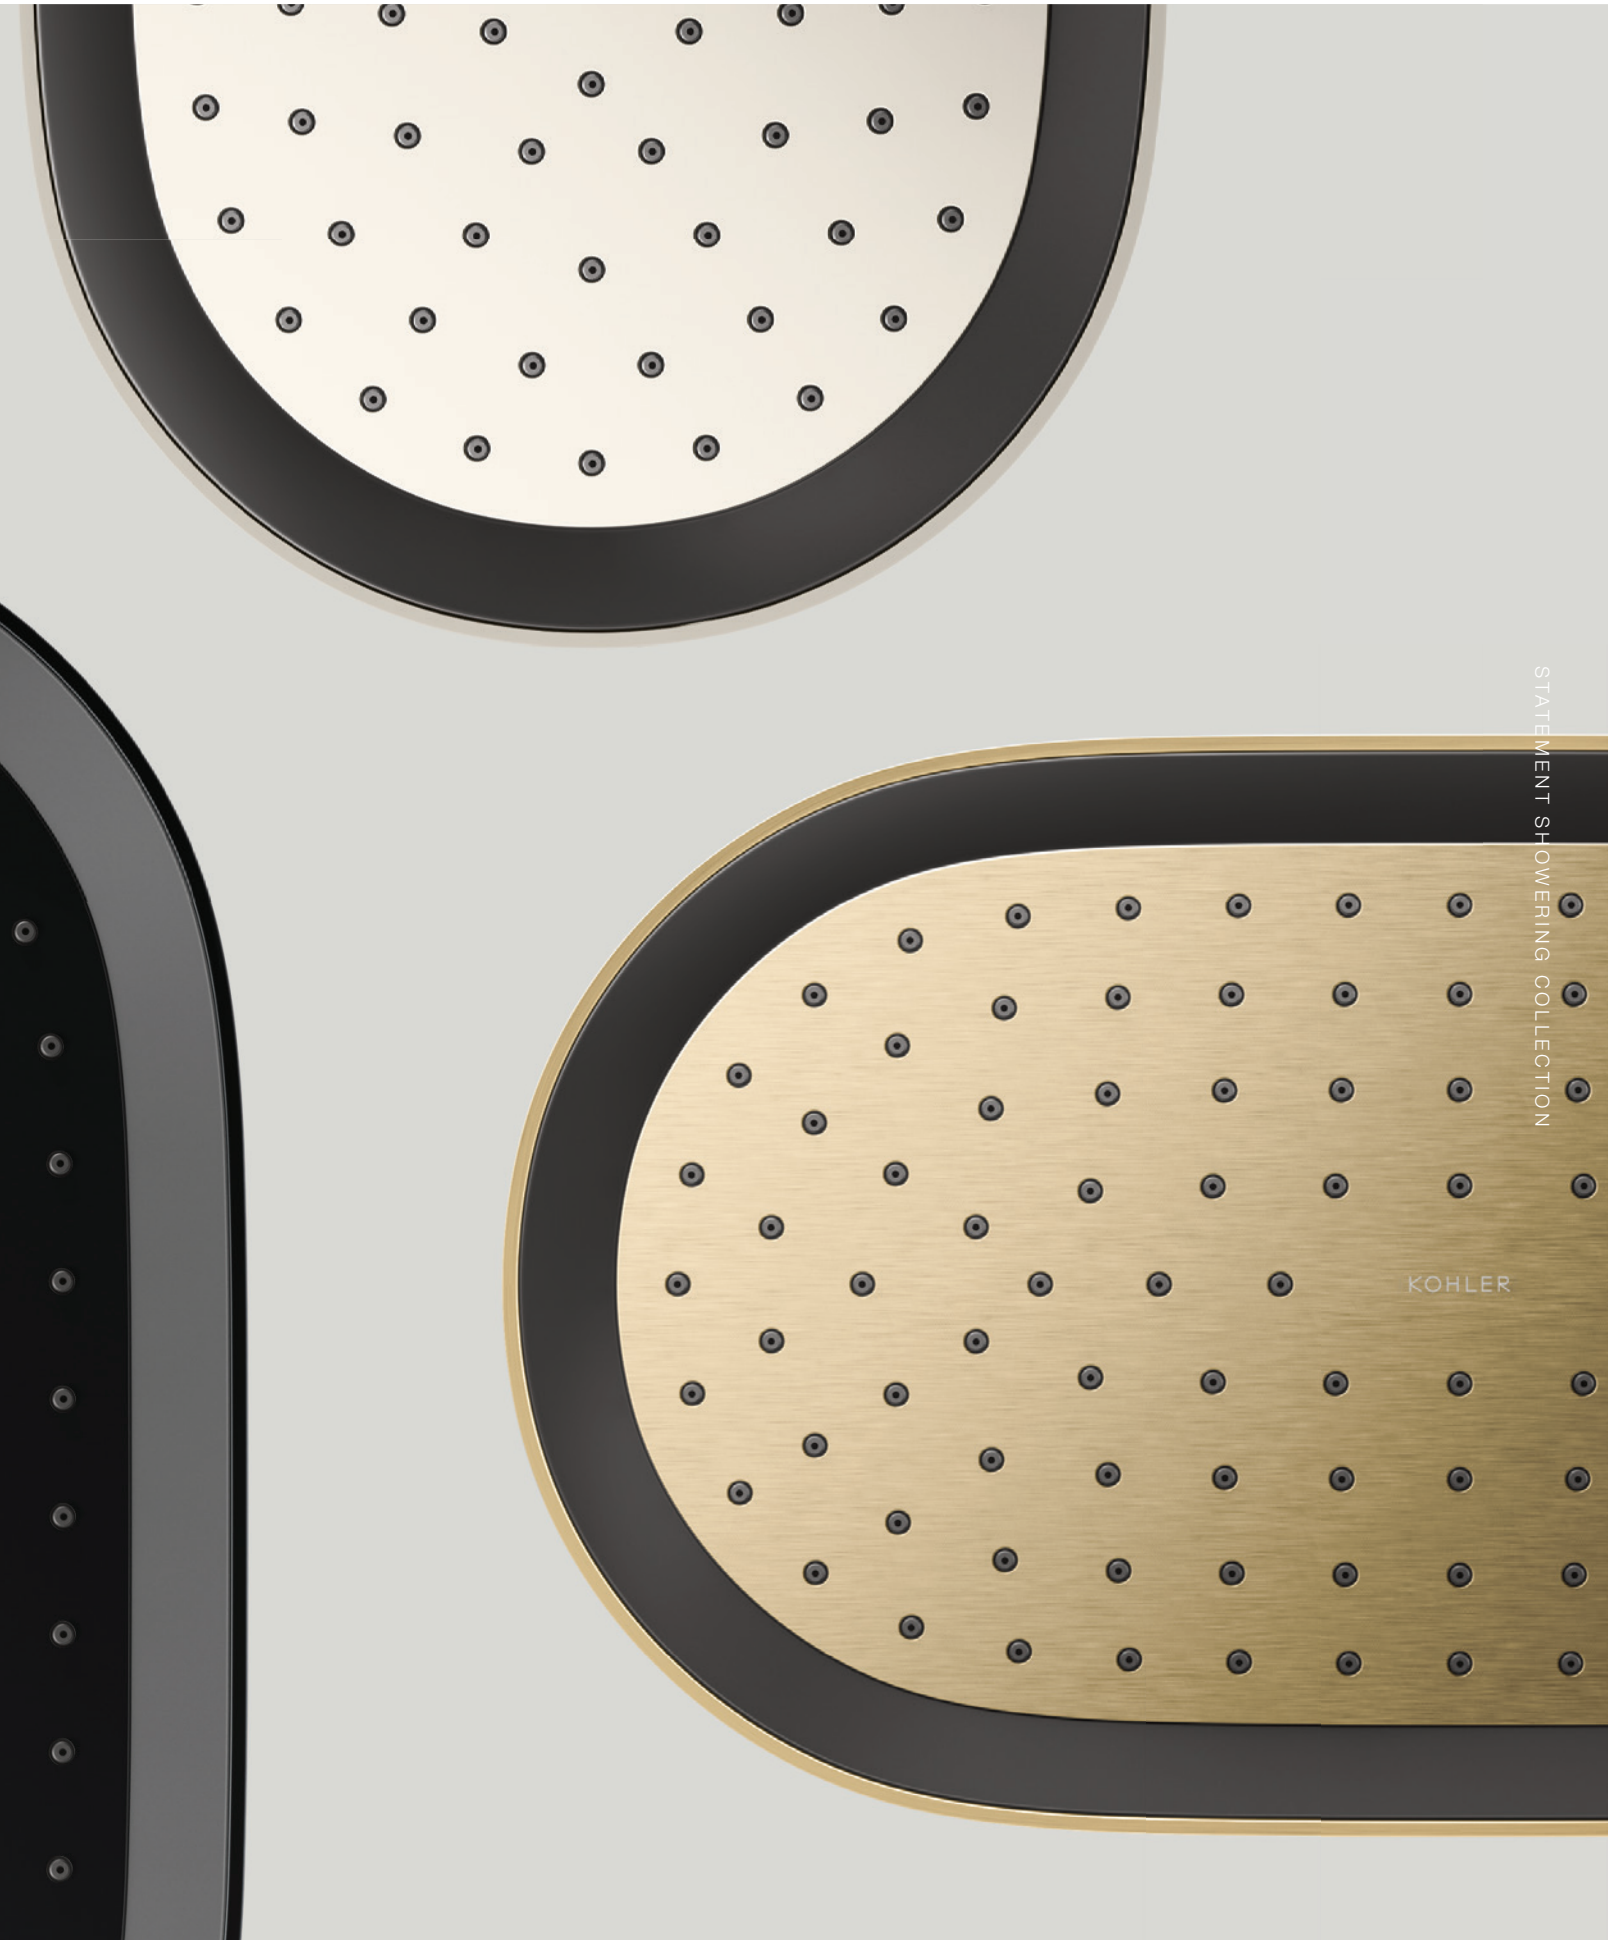

STATEMENT SHOWERING COLLECTION

KOHLER