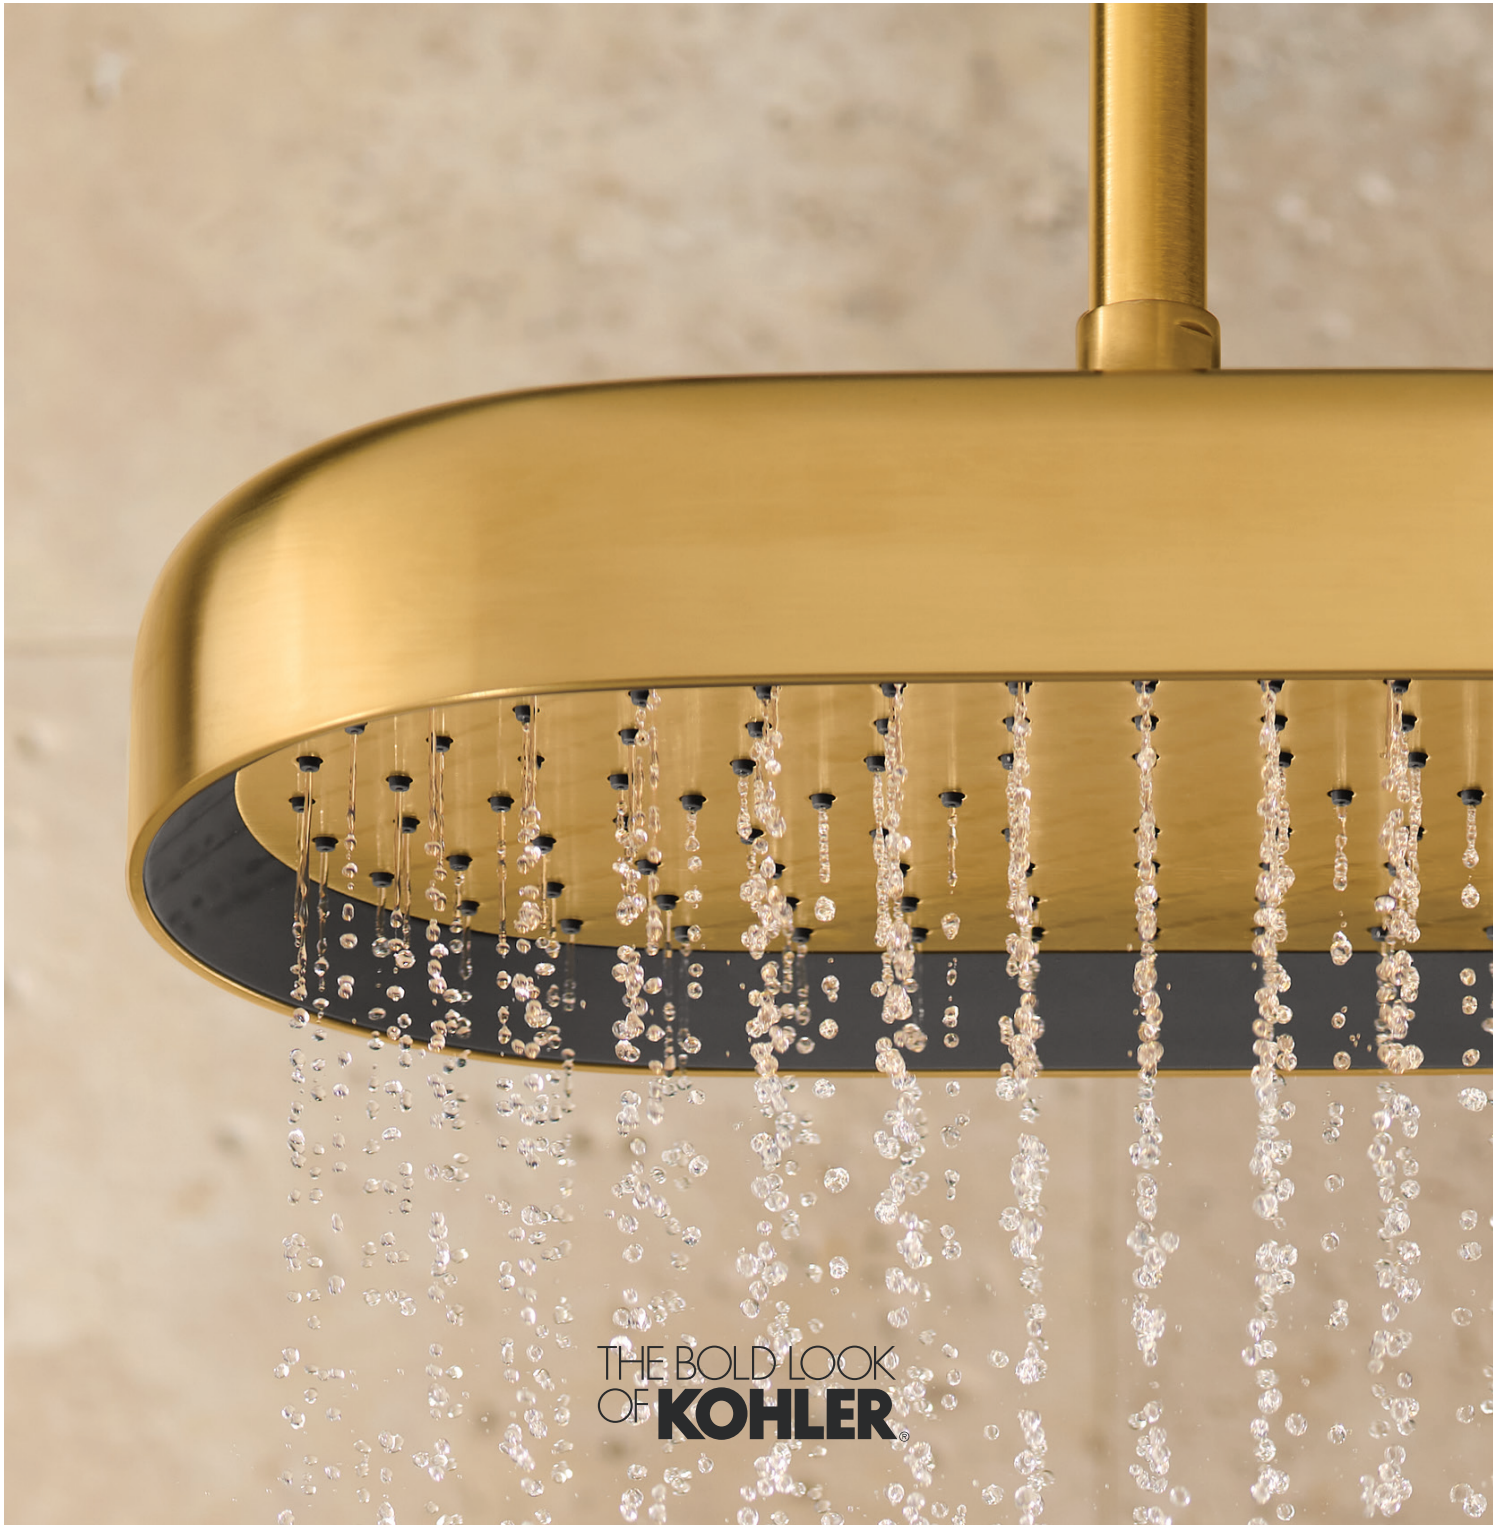

STATEMENT™

SHOWERING COLLECTION

THE BOLD LOOK
OF **KOHLER**®