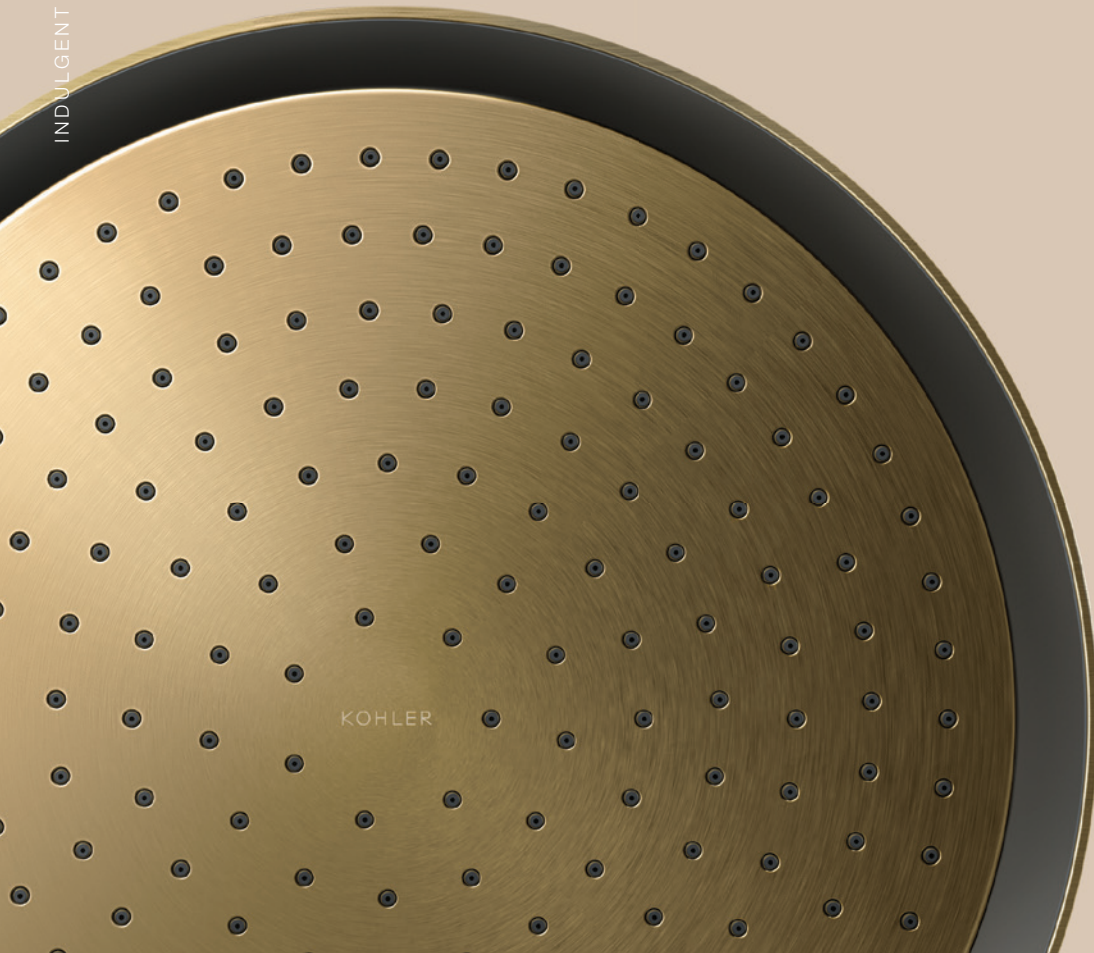

FULL COVERAGE RAIN

Gravity-fed droplets envelop the body in a gentle spray. The soft flow of water has a natural feel, mimicking the experience of real rainfall.

STATEMENT SHOWERING COLLECTION

STATEMENT SINGLE-FUNCTION RAINHEAD

The Statement™ single-function rainhead lets the chosen finish shine and delivers a drenching spray for all body types. Choose from round and oblong options, available in 10" (254 mm) or 12" (305 mm) sizes.

SPRAY

FULL COVERAGE WITH
KATALYST® TECHNOLOGY

KOHLER

INDULGENT SPRAYS, INSPIRED FORMS

STATEMENT SHOWERING COLLECTION

Statement™ Round 12" Single-Function Rainhead K-26292-BL | Statement 12" Ceiling-Mount Single-Function Rainhead Arm K-26321-BL | Statement Multifunction Showerhead K-26290-BL | Statement Wall-Mount Shower Arm K-26318-BL | Statement Single-Function Iconic Handshower K-26286-BL | 30" Slidebar K-8524-BL | Purist® Supply Elbow K-22172-BL | Mastershower® Shower Hose K-9514-BL | Statement Round Body Spray K-26299-BL | Anthem™ Digital Control K-28214-BL