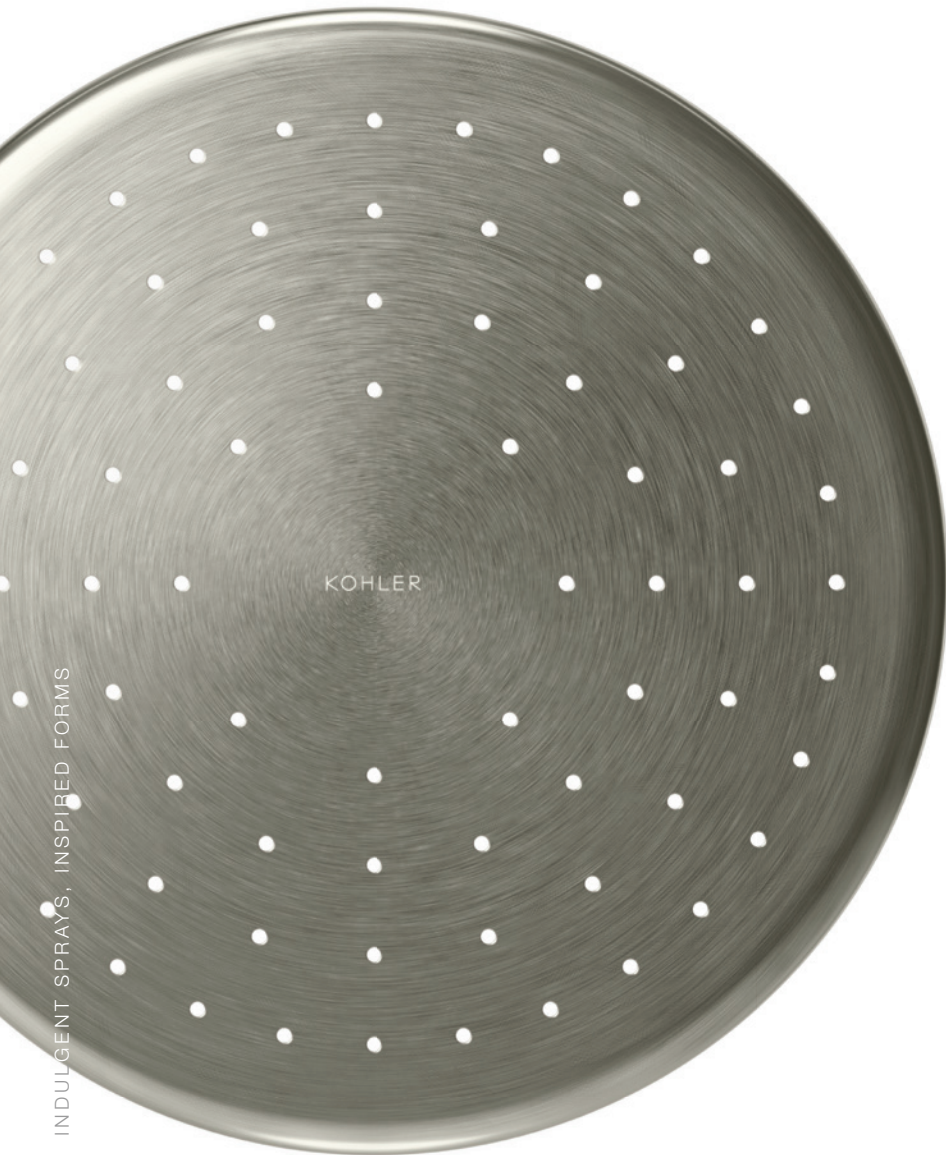

SPRAYS

FULL COVERAGE WITH
KATALYST TECHNOLOGY

DEEP
MASSAGE

INDULGENT SPRAYS, INSPIRED FORMS

STATEMENT

OPEN RAIN ICONIC RAINHEAD

In sleek, ultraminimal style, the Statement™ Open Rain rainhead transforms a smooth, laminar flow into enveloping rainfall. Its distinctive design gathers water in the top of the rainhead, allowing the gravity-fed stream to descend organically, and prevents drips or clogs. The luxurious droplets soothe and warm the body, creating an experience that feels as relaxing as it does natural.