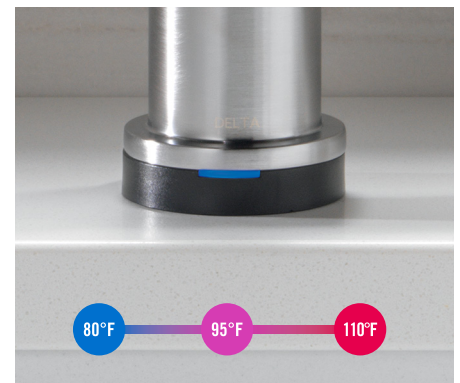

## FEATURES

Manual, Touch<sub>2</sub>O and Touchless Functionality

4-inch Capacitive Sensing Field

TempSense® Indicator