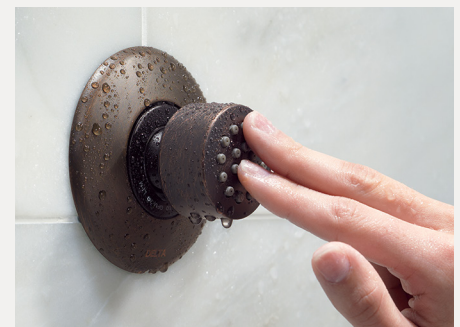

HYDRACHOICE® SPRAY JETS

With 50° of adjustability in any direction, the pop-out body sprays can be angled to suit everyone, from the tallest in the household to the shortest.