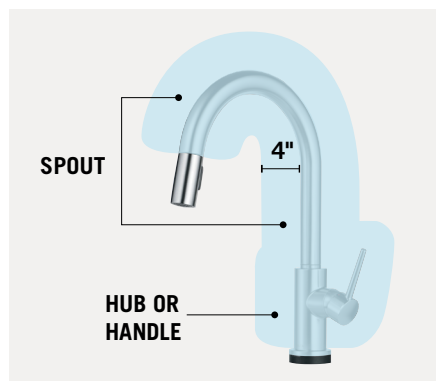

TempSense® Indicator